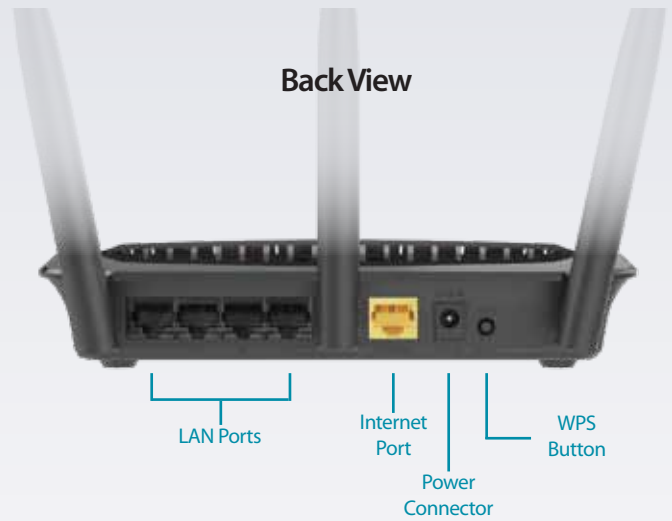

Easy to Set Up, Easy to Secure

Sharing your Internet connection doesn't have to be a complicated process; just open a web browser to access the setup wizard and follow the easy step-by-step instructions to get started. Implement WPA/WPA2 wireless security in minutes with the wireless network setup wizard, or use Wi-Fi Protected Setup (WPS), which establishes a secure connection to new devices without the need to enter settings or create passwords. In addition, the built-in firewall protects against malicious attacks from the Internet, and access control features allow you to restrict access to your network.

Technical Specifications

General

Device Interfaces	• IEEE 802.11ac wireless LAN¹ • IEEE 802.11 a/b/g/n wireless LAN	• 10/100 fast Ethernet Internet port • Four 10/100 fast Ethernet LAN ports
LEDs	• Power • Internet • WLAN	• LAN (x4) • WPS
Antenna Type	• Three fixed external antennas	
Operating Frequency	• 2.4 GHz band: 2400 - 2483.5 MHz	• 5 GHz band: 5150 - 5725 MHz
Standards	• IEEE 802.11ac • IEEE 802.11n • IEEE 802.11g	• IEEE 802.11b • IEEE 802.11a • IEEE 802.3u
Minimum Requirements	• Windows 8/7/Vista/XP SP3, or MAC OS X 10.4 or higher • Internet Explorer 9, Firefox 12.0, Chrome 20.0, Safari 4.0, or other Java-enabled browser	• Network Interface Card • Cable or DSL Modem • Subscription with an Internet Service Provider

Functionality

Security	• WPA & WPA2 (Wi-Fi Protected Access)	• WPS (Wi-Fi Protected Setup)
Advanced Features	• Web setup wizard • DMZ (Demilitarized Zone)	• Firewall - Network Address Translation (NAT) • Wireless Repeater

Physical

Dimensions	• 189.95 x 132.97 x 8.11 mm (7.48 x 5.24 x 0.32 inches)	
Weight	• 228.6 grams (8.06 ounces)	
Power	• Input: 100 to 240 V AC, 50/60 Hz	
Temperature	• Operating: 0 to 40 °C (32 to 104 °F)	• Storage: -20 to 65 °C (-4 to 149 °F)
Humidity	• Operating: 10% to 90% non-condensing	• Storage: 5% to 95% non-condensing
Certifications	• ANATEL • NCC	• CCC • BSMI
Multiple operating mode	• Router mode , Access Point Mode, Repeater mode